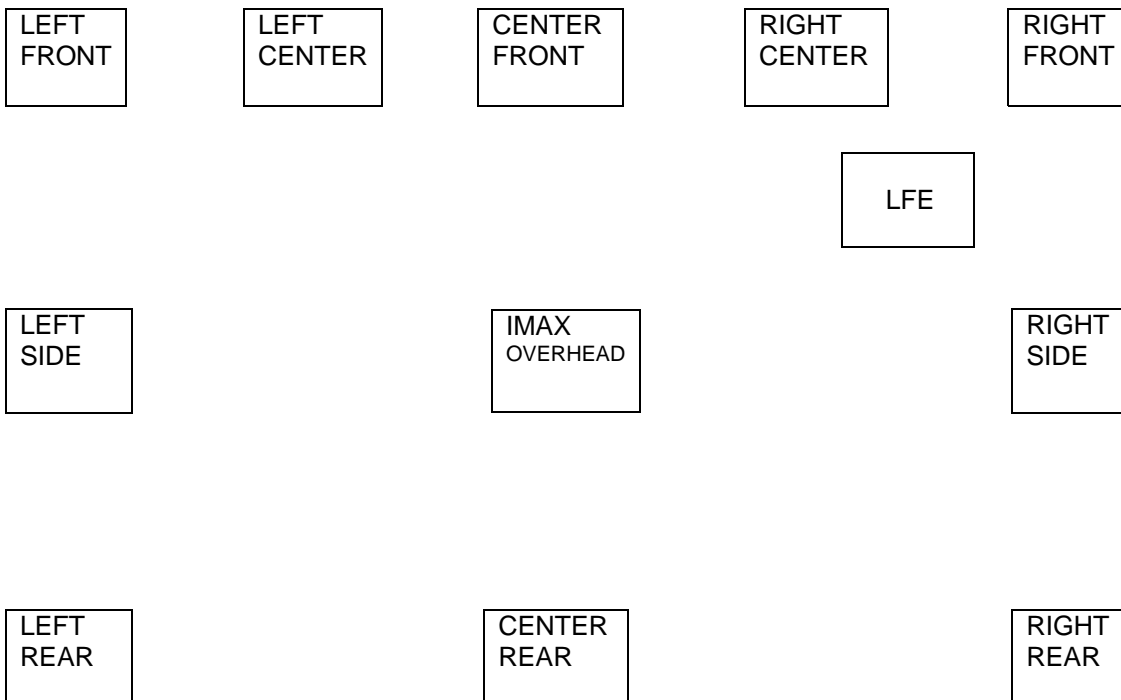

WEBSITE: WWW.IGUANAKITCHEN.COM
EMAIL: INFO@IGUANAKITCHEN.COM

QUANTUM AUDIO MECHANICS

FULL SPECTRUM SOUND EFFECTS LIBRARY *12 CHANNEL TRACK PLACEMENT MAP*

UNLIKE OTHER LIBRARIES THAT ONLY HAVE RECORDINGS AVAILABLE IN 5.1 SURROUND, QUANTUM AUDIO MECHANICS GIVES YOU EVERY TRACK YOU NEED TO CREATE AUDIO ENVIRONMENTS IN EVERY FORMAT OF SURROUND SOUND CURRENTLY IN USE WORLDWIDE!

ALL AT THE HIGHEST SAMPLING RATE POSSIBLE – 192kHz AT 24 BITS!

WEBSITE: WWW.IGUANAKITCHEN.COM EMAIL: INFO@IGUANAKITCHEN.COM